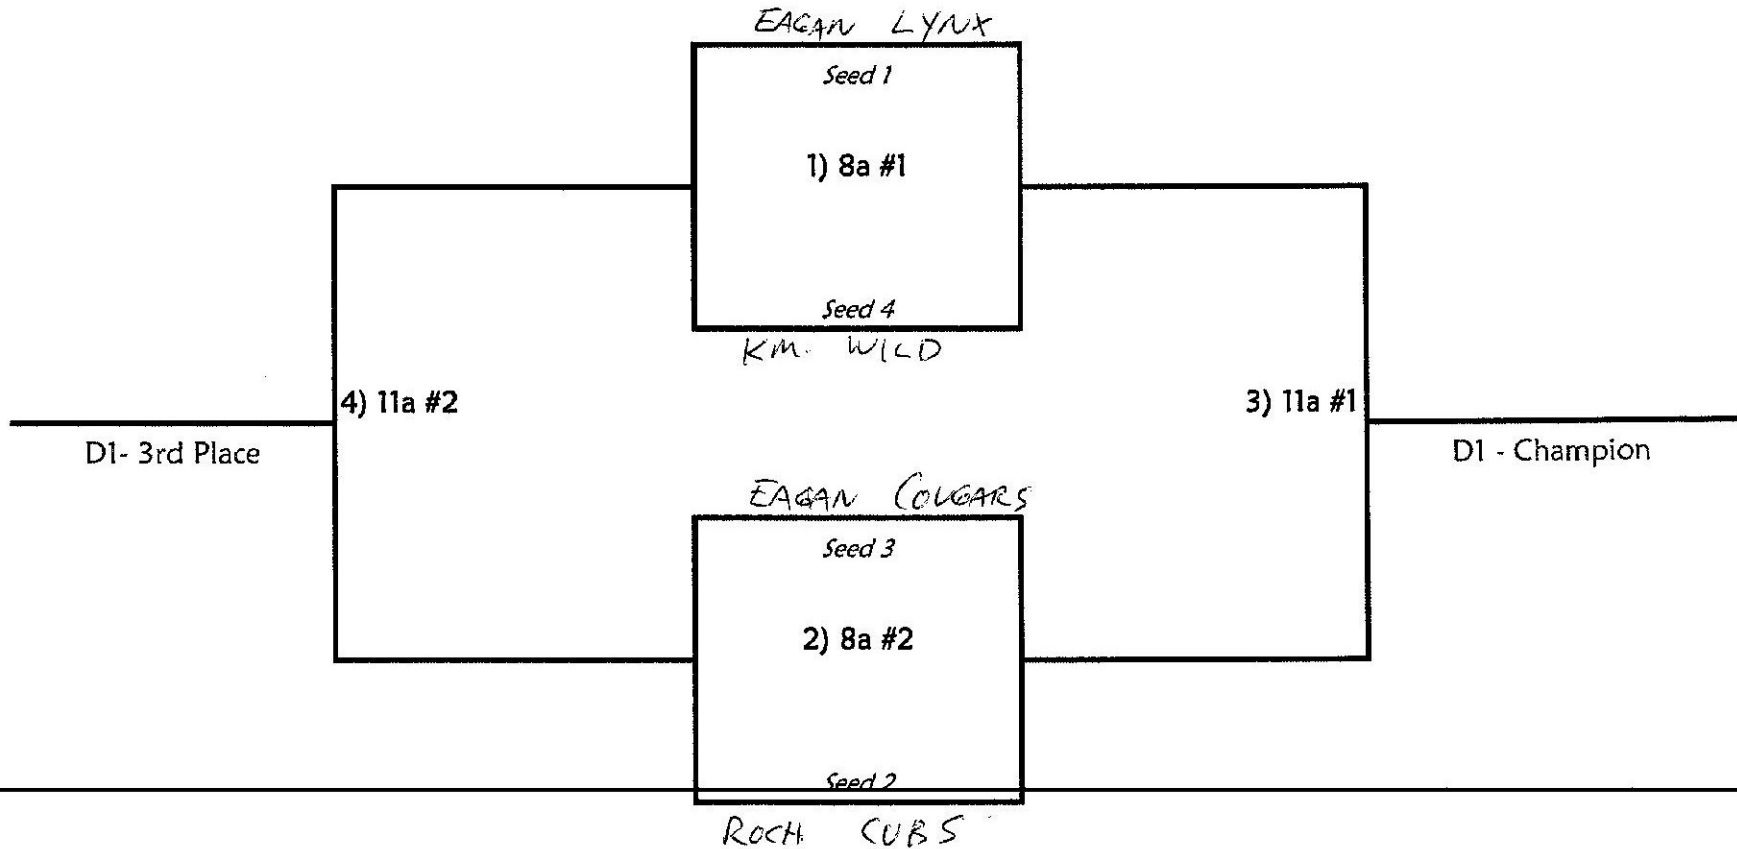

Resulting Medal Play Seed:

Pool A #1:	Advance to:
<u>ROCH CUBS</u>	D1 #1
<u>KM KRUSH</u>	D2 #1
<u>ROCH THUNDER</u>	D3 Pool A

Pool B

Game#	Team	Team	Day	Time	Field
4	1 vs	(2) W	SAT	8:00 AM	2 14-0
5	3 vs	(4) W	SAT	8:00 AM	3 14-10
6	(1) W vs	3	SAT	9:30 AM	2 8-4
7	(2) W vs	4	SAT	9:30 AM	3 16-1

Team	W-L
1 Rochester Lynx	19-0
2 Eagan Lynx	1-0
3 Rochester Raiders	
4 Rochester Stingers	2-0

Resulting Medal Play Seed:

Pool B #1:	Advance to:
<u>EAGAN LYNX</u>	D1 #1
<u>ROCH LYNX</u>	D1 or D2* #2
<u>ROCH STINGERS</u>	D2 #4
<u>ROCH RAIDERS</u>	D3 Pool B

Pool C

Game#	Team	Team	Day	Time	Field
8	(1) W vs	(2) W	SAT	8:00 AM	4 10-8
9	3 vs	(4) W	SAT	8:00 AM	5 13-4
10	1 vs	(3) W	SAT	11:00 AM	4 14-5
11	2 vs	(1) W	SUN	11:00 AM	5 16-4

Team	W-L
1 Rochester Wolves	22-0
2 Rochester Hawks	14-0
3 KM Wild	
4 Eagan Cougars	9-0

Resulting Medal Play Seed:

Pool C #1:	Advance to:
<u>EAGAN COUGARS</u>	D1 #3
<u>KM WILD</u>	D1 or D2* #4
<u>ROCH WOLVES</u>	D2 #3
<u>ROCH HAWKS</u>	D3 Pool C

RYFSA

SOFTBALL

12U

D1

RYFSA Med-City May Days
12U Division 1 Playoff
Sunday - May 15, 2011
Rochester Softball Complex