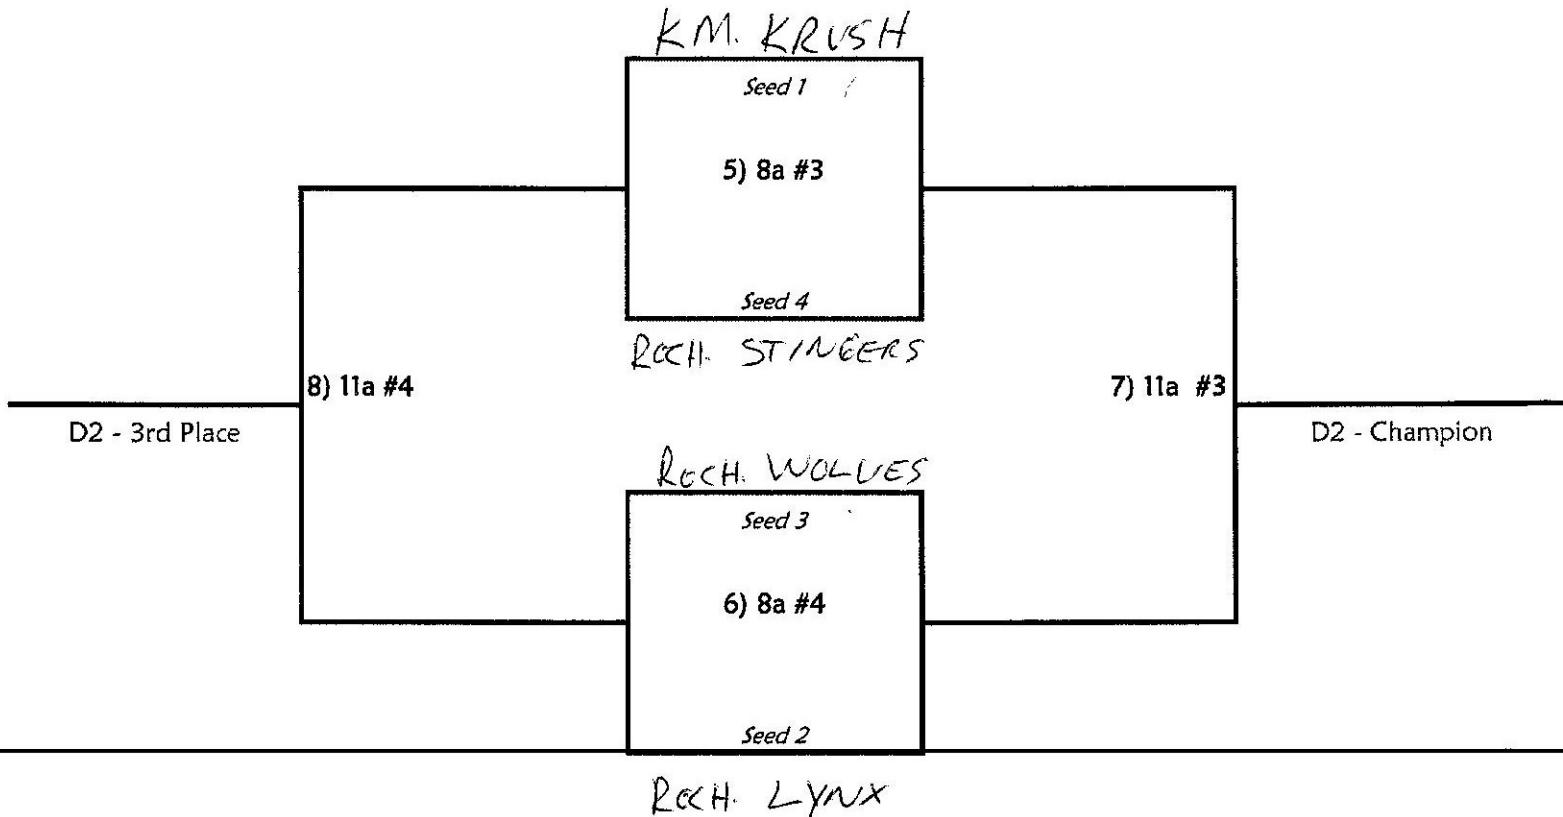

RYFSA **SOFTBALL**

12U

D2

RYFSA Med-City May Days
12U Division 2 Playoff
Sunday - May 15, 2011
Rochester Softball Complex