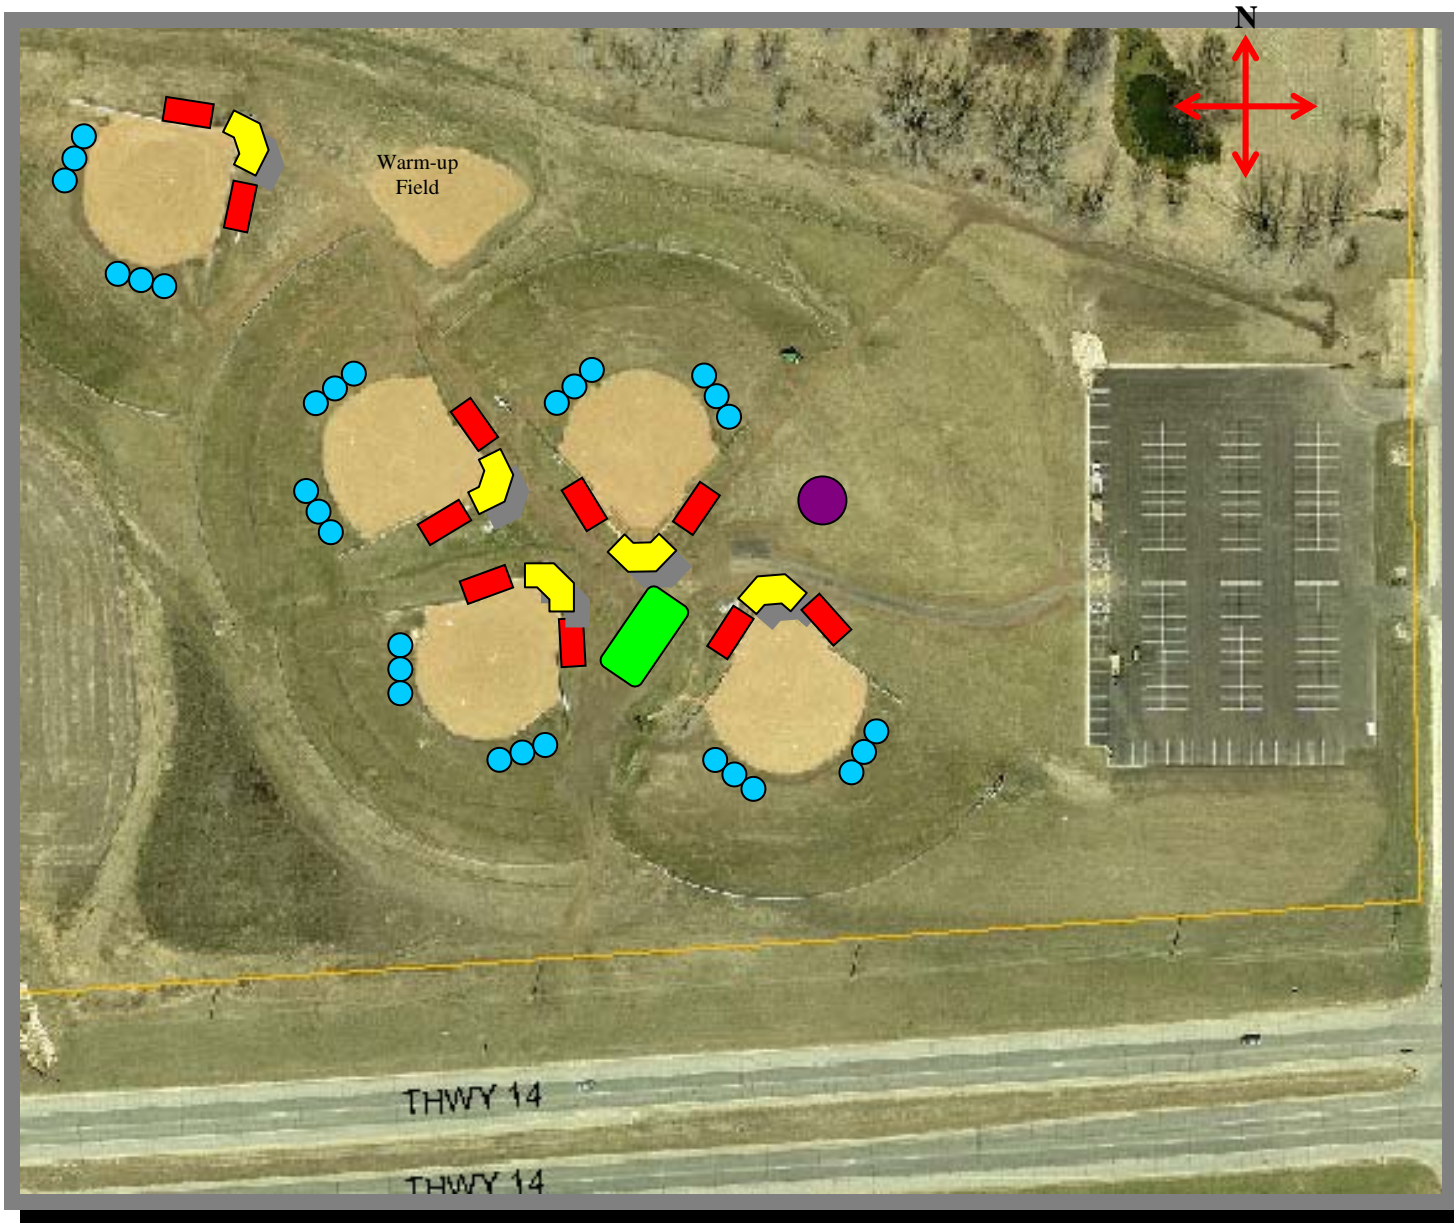

Rochester Softball Complex

RYFSA Goals for:

Rochester
Softball
Complex

Hwy 14 E & 36th Ave SE

-  Dugouts
-  Play Ground
-  Concession Facility
Bathroom Facility
-  Bleacher Pads for
Spectator Seating
-  Lights